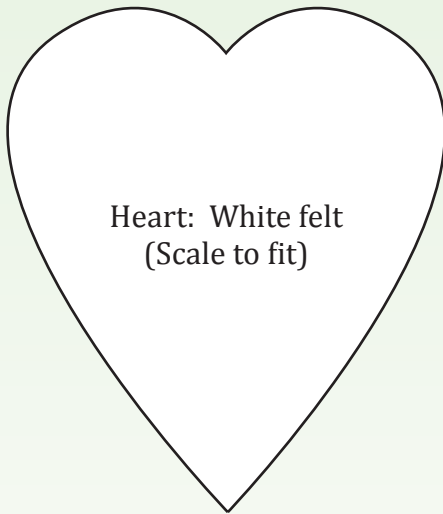

Large Circle

Small Circle

Heart: White felt
(Scale to fit)

6 1/2 x 12"
Green felt rectangle
(Scale to fit)